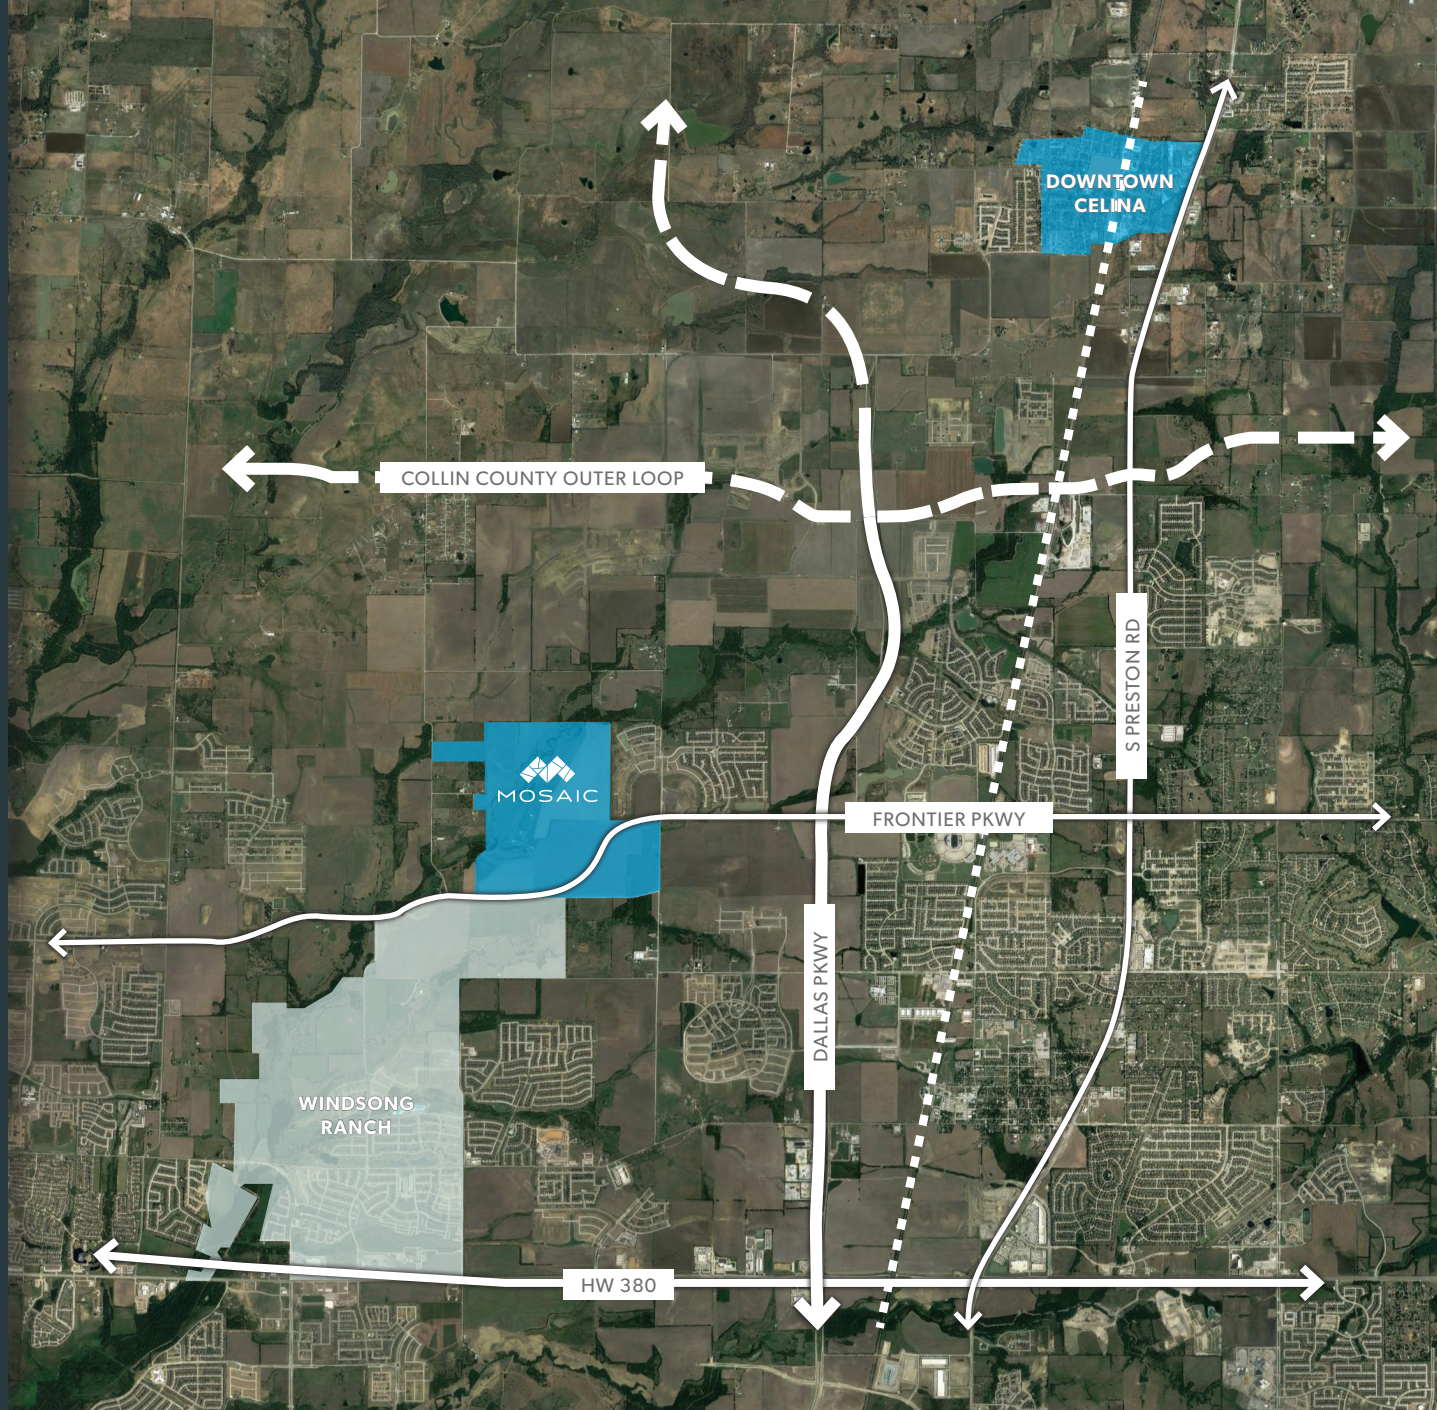

TELLUS GROUP LLC. | 4601 MEANDER WAY, PROSPER, TX 75078 | (469) 532-0689 | MOSAICLIVINGTX.COM

All features, amenities, or other representations contained in these materials are based upon current development plans, which are subject to change without notice. There is no guarantee that any of these features, amenities or other representations depicted or described in these materials will be built or performed at all or as depicted or described. Void where prohibited. © 2024 Tellus Group LLC.