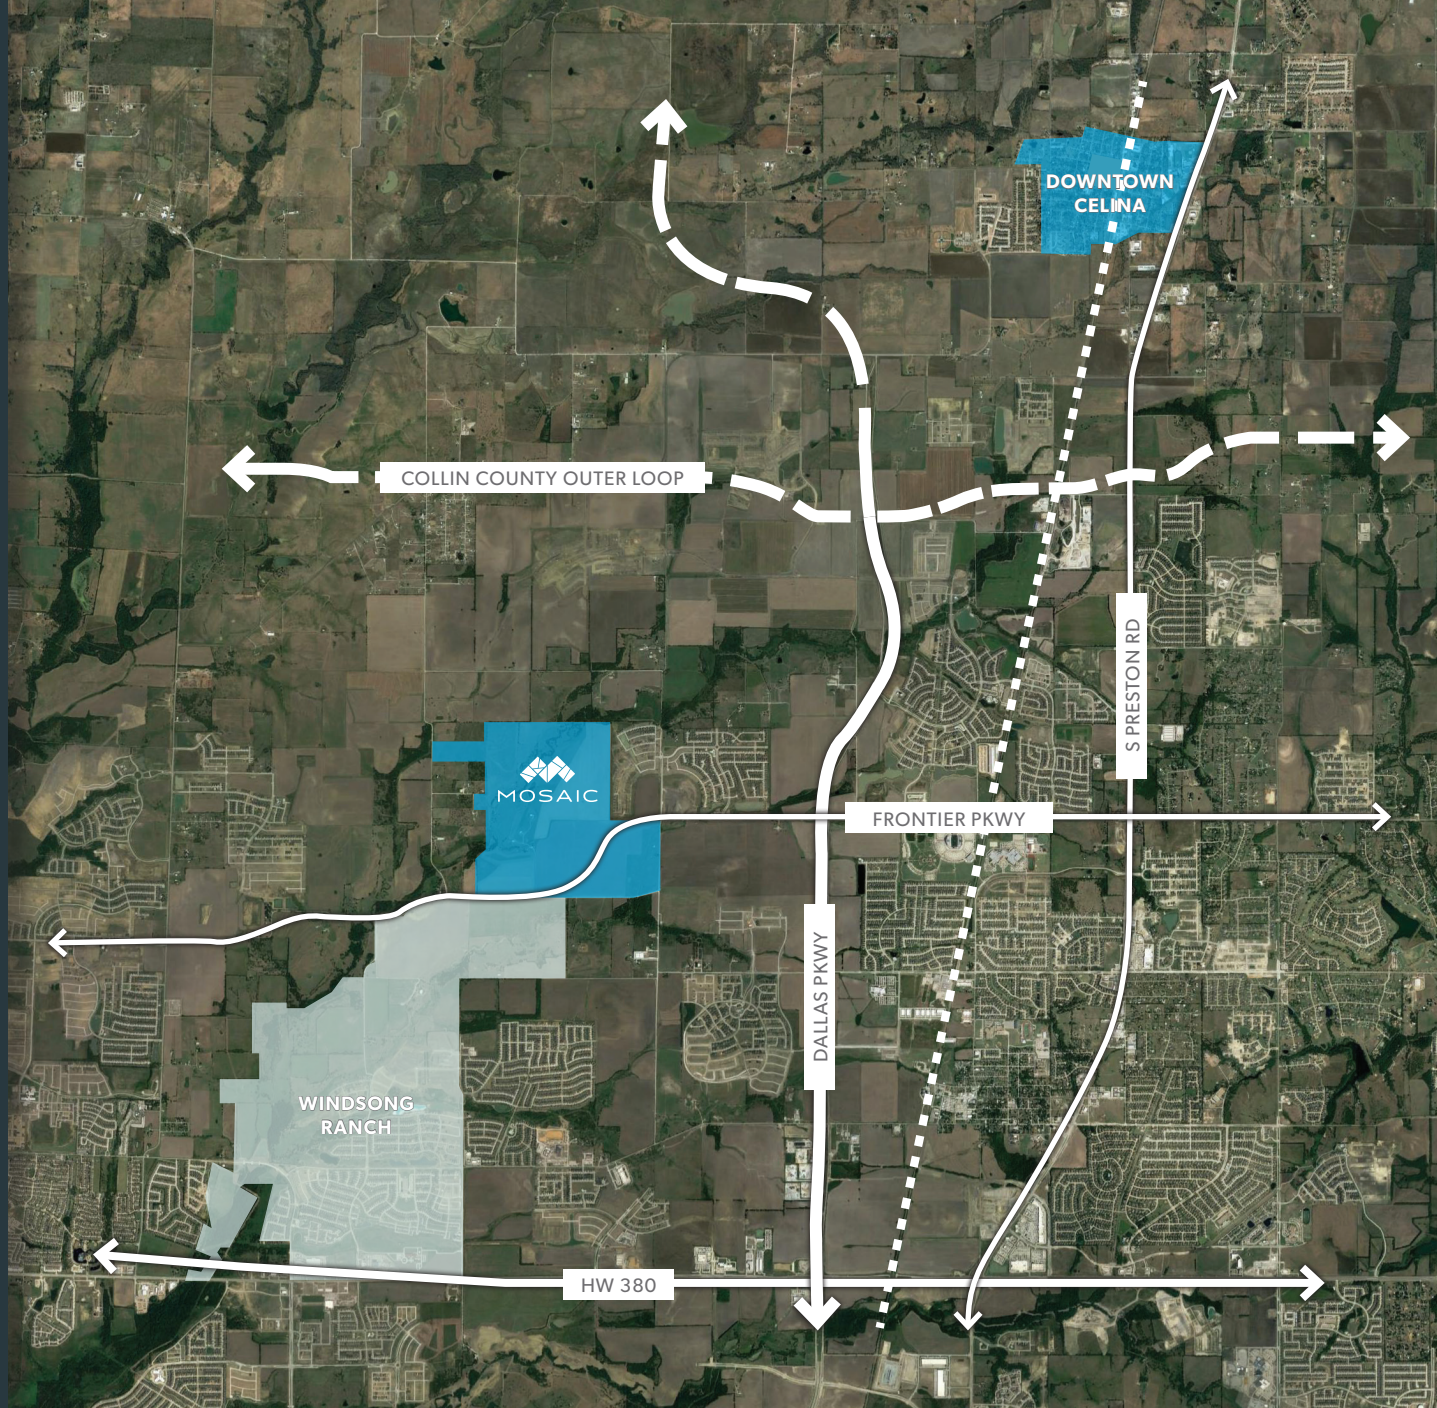

TELLUS GROUP LLC. | 4601 MEANDER WAY, PROSPER, TX 75078 | (469) 532-0689 | MOSAICLIVINGTX.COM

All features, amenities, or other representations contained in these materials are based upon current development plans, which are subject to change without notice. There is no guarantee that any of these features, amenities or other representations depicted or described in these materials will be built or performed at all or as depicted or described. Void where prohibited. © 2024 Tellus Group LLC.