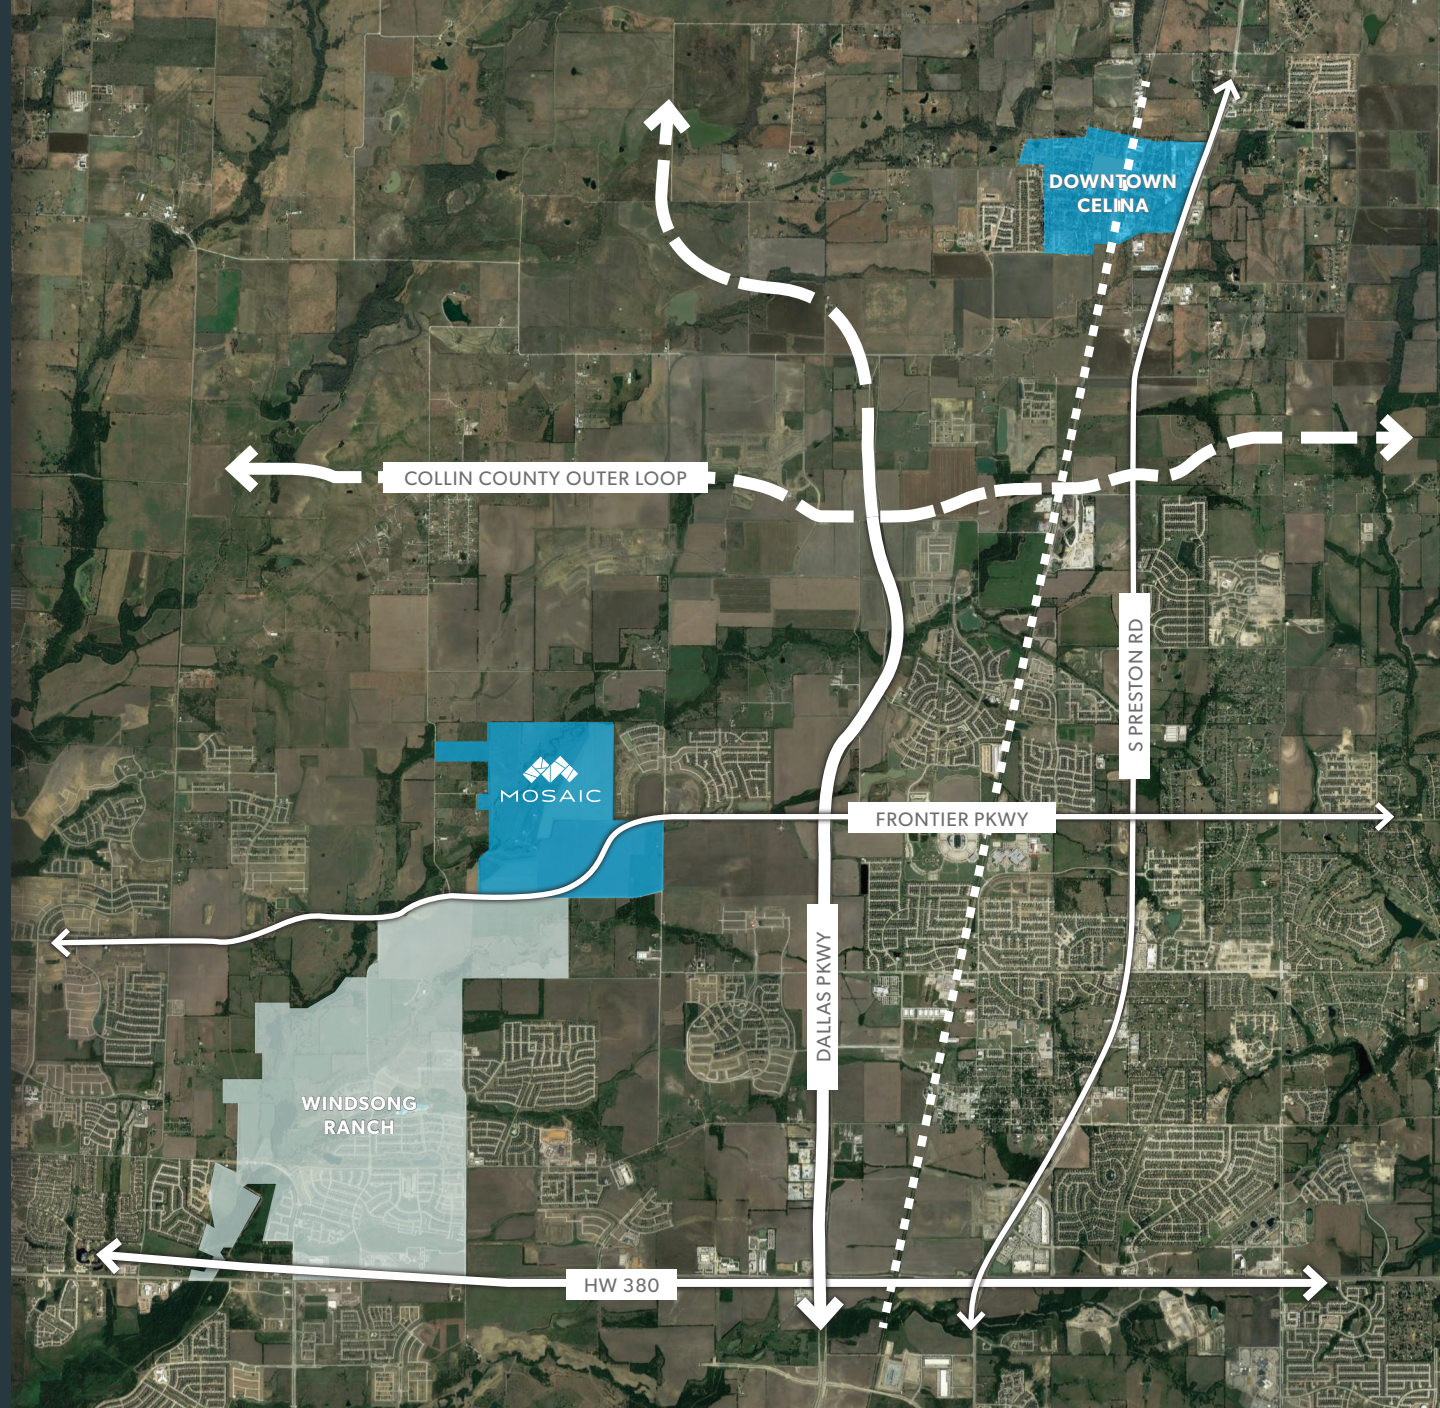

TELLUS GROUP LLC. | 4601 MEANDER WAY, CELINA, TX 75078 | (469) 532-0689 | MOSAICLIVINGTX.COM

All features, amenities, or other representations contained in these materials are based upon current development plans, which are subject to change without notice. There is no guarantee that any of these features, amenities or other representations depicted or described in these materials will be built or performed at all or as depicted or described. Void where prohibited. © 2024 Tellus Group LLC.