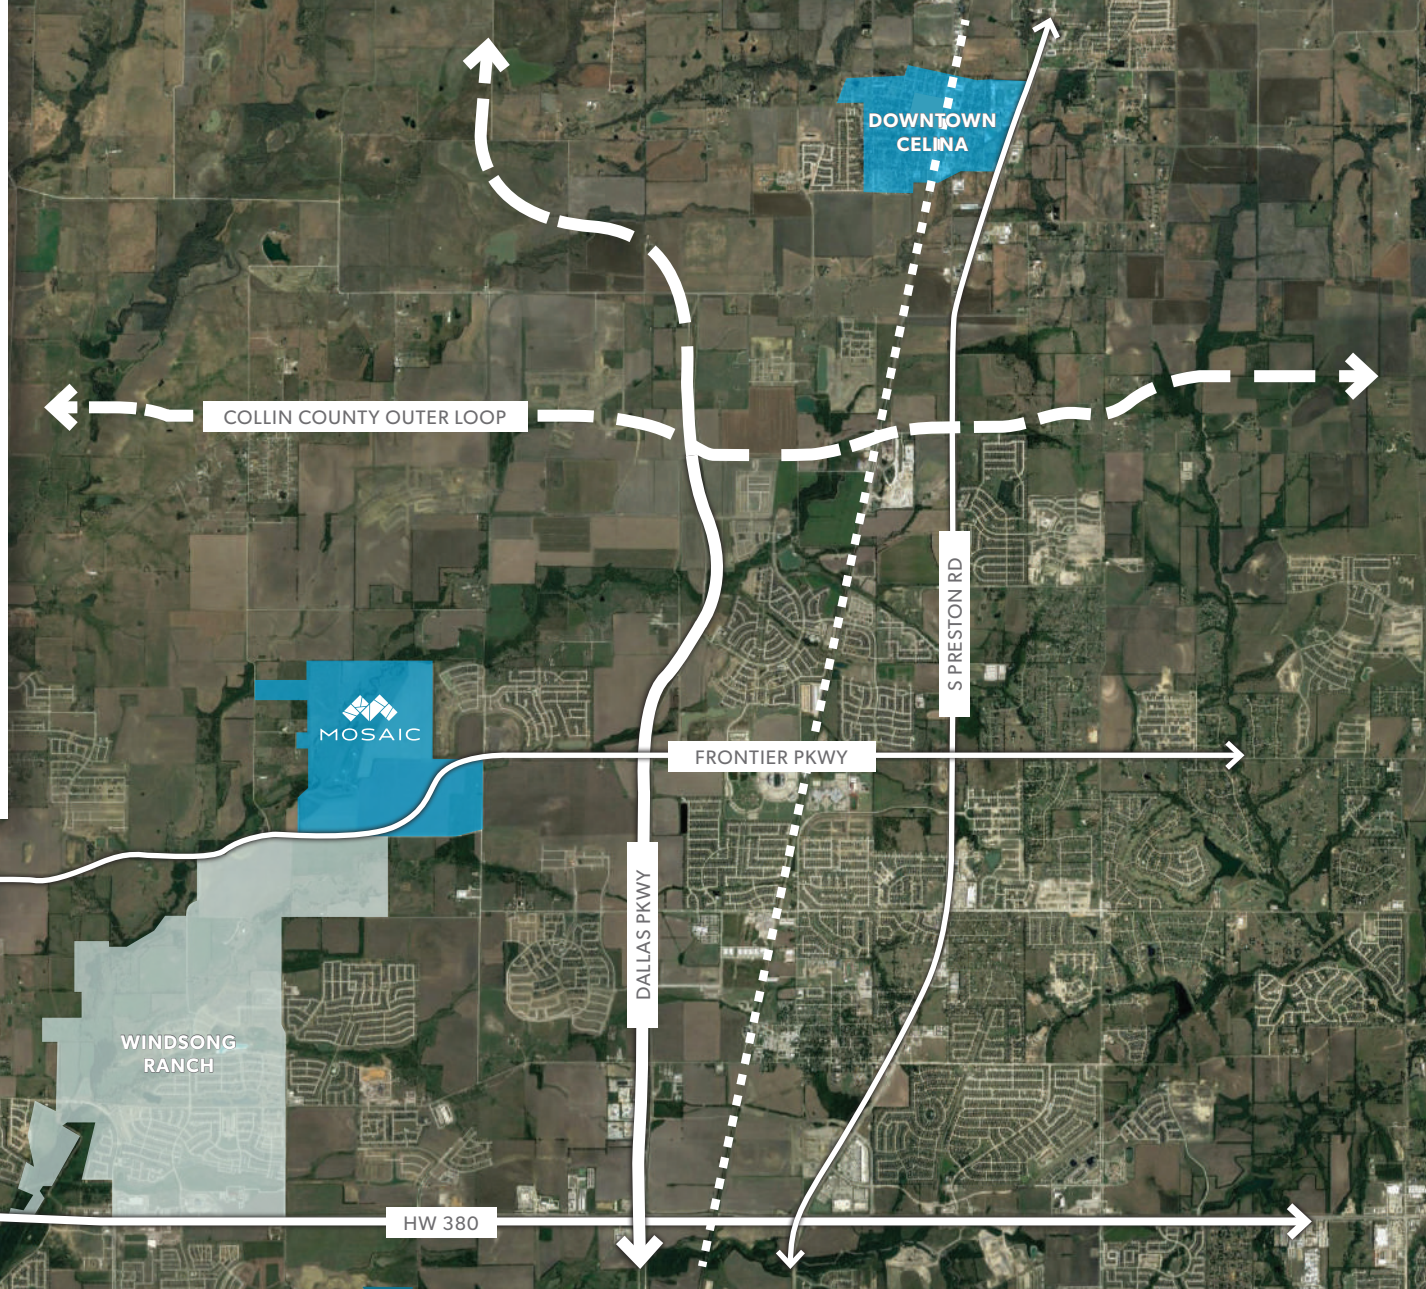

THE NATURE OF *artful living*

**DISTANCE TO MAJOR TRANSPORTATION ROUTES OR AIRPORTS\*:**

- 1 mile to Dallas North Tollway
- 3 miles to US HWY 380W
- 29 miles to Interstate 35W
- 35 miles to Dallas/Fort Worth International Airport
- 36 miles to Love Field Airport
- 39 miles to downtown Dallas, Texas

\*All travel times and mileage are approximate

Mosaic is located immediately to the north of Windsong Ranch in Denton County, Texas. The community is approximately nine miles to the south and west of downtown Celina, TX, approximately nine miles west of the Dallas Parkway.